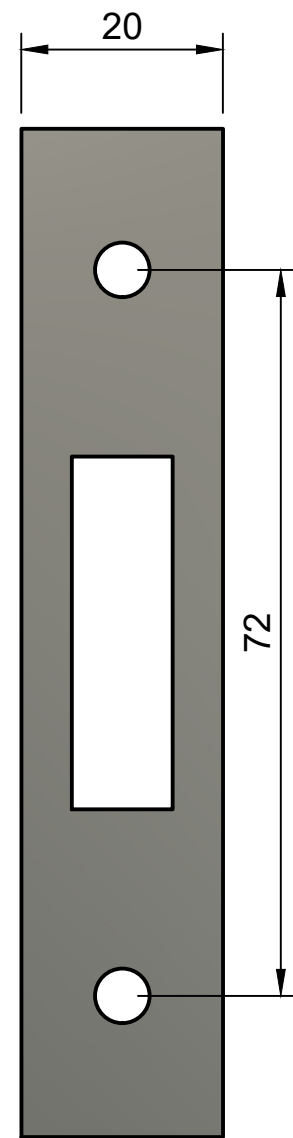

Lock Body

Strike Plate

	Drawing SFD Privacy Lock
	Date 8/11/2024
	Scale 2:1