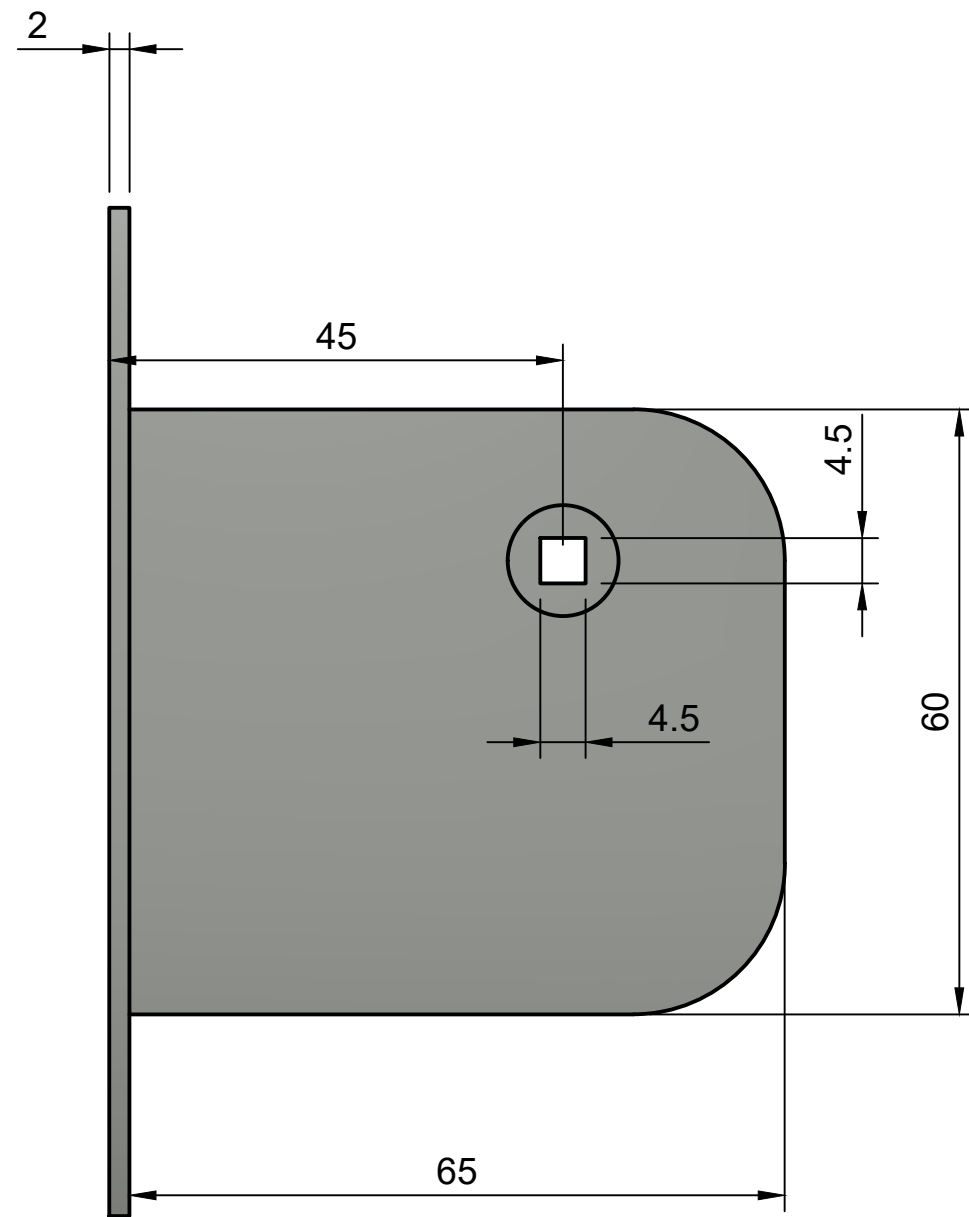

Lock Body

Strike Plate

	Drawing SFD Privacy Lock
	Date 8/11/2024
	Scale 2:1